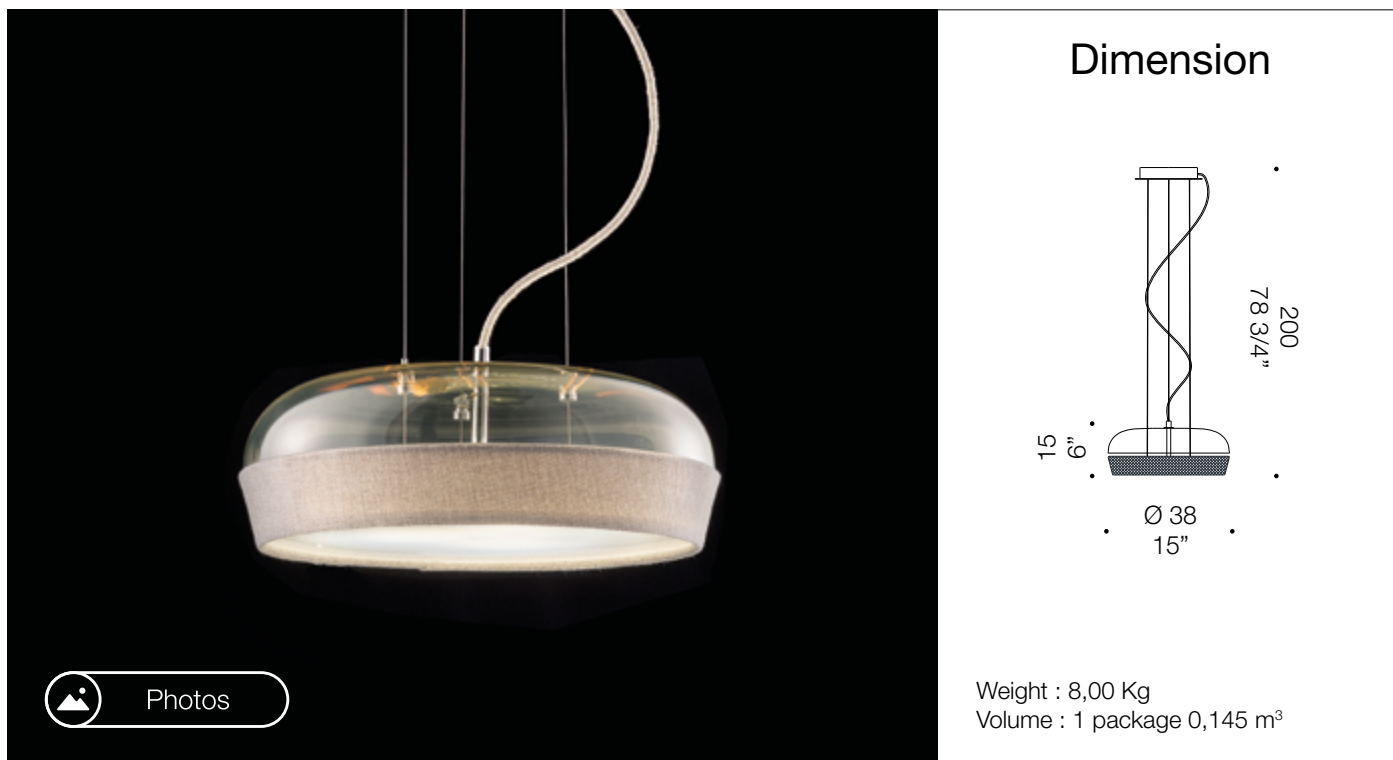

Dome S38

Design Chiaramonte Marin

Photos

Weight : 8,00 Kg
Volume : 1 package 0,145 m³

Product

Code : ● 0DOME0S23 B
● 0DOME0S22 B

Type : Suspension

Light source

Type : LED 2700
Watt : 1 x 25W
CRI90
Dimmer : PUSH, 1-10

Finish

Glass : Clear glass with gray shade
Amber glass with ivory shade

Frame : Matt white
Cable: Gray textile or Ivory textile
Canopy : Matt white